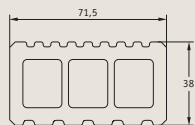

ALL SQUARE **terraza**

werzalit[®]
LASTING. BEAUTY.

terraZa: SQUARE FORMAT, DURABLE, PRACTICAL

44 x 44 – the perfect size of the new terraZa tile.

The new **square format** with its patented* click system can be **laid swiftly and securely**. Available in a choice of three colours, there's ample room to design in your own personal touch. It will transform the look of your patio – whether the tiles are laid lengthways, diagonally or alternately. Combine them with our **terraZa** profiles and you can achieve even more fascinating designs.

Our entire range of **terraZa** products is based on a uniform and well-designed system: a fact you can rely on with Werzalit.

Tile

Width: 439 mm (coverage = 442)
Height: 38 mm
Weight: 3 kg/pce.

Screws

Dimensions: 4mm x 30mm pan-head screws, incl. matching bit

Sub-framework

Width: 71.5 mm
Height: 38 mm
Length: 4 m

* Patent pending

werzalit®
LASTING. BEAUTY.

WERZALIT GmbH + Co. KG
Postfach 20 · D-71718 Oberstenfeld
Telefon +49 (0) 70 62/50-0
Fax +49 (0) 70 62/50 208
E-mail info@werzalit.de
www.werzalit.de