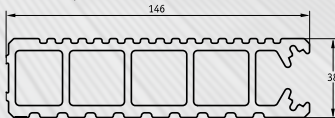

www.werzalit.de

Starter profile