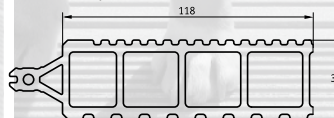

End profile