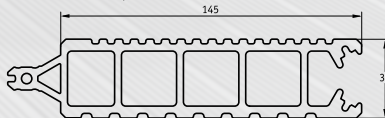

terraZa profile